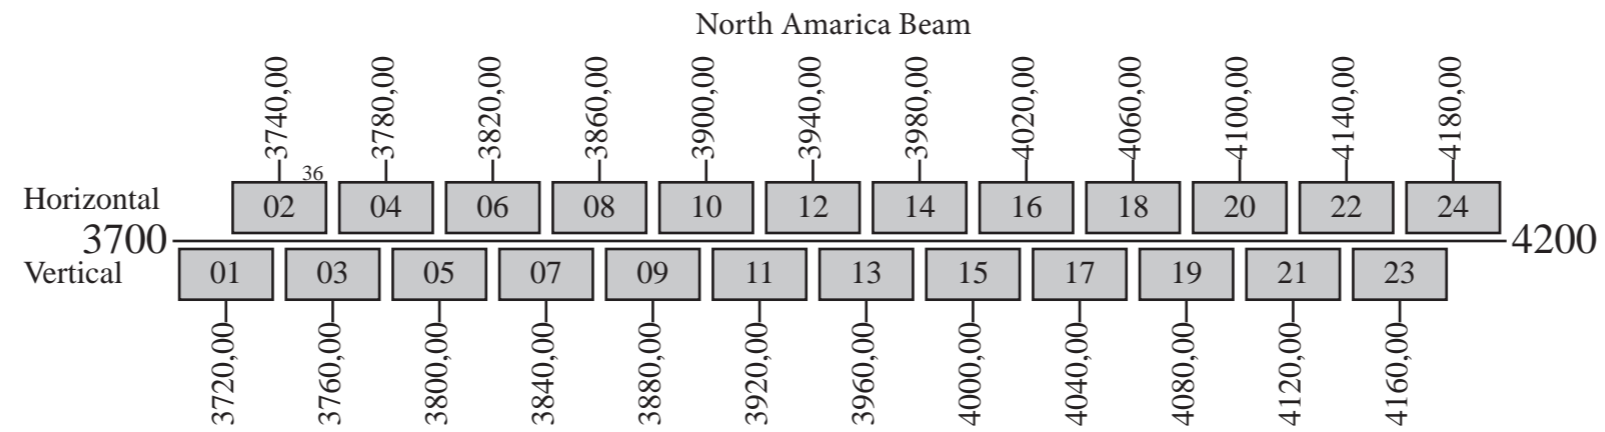

## Frequency Plan

### Downlink

Command 1: 6423,50 H Global Beam  
 Telemetry 1: 3700,50 H North America Beam  
 Telemetry 2: 4199,50 V North America Beam