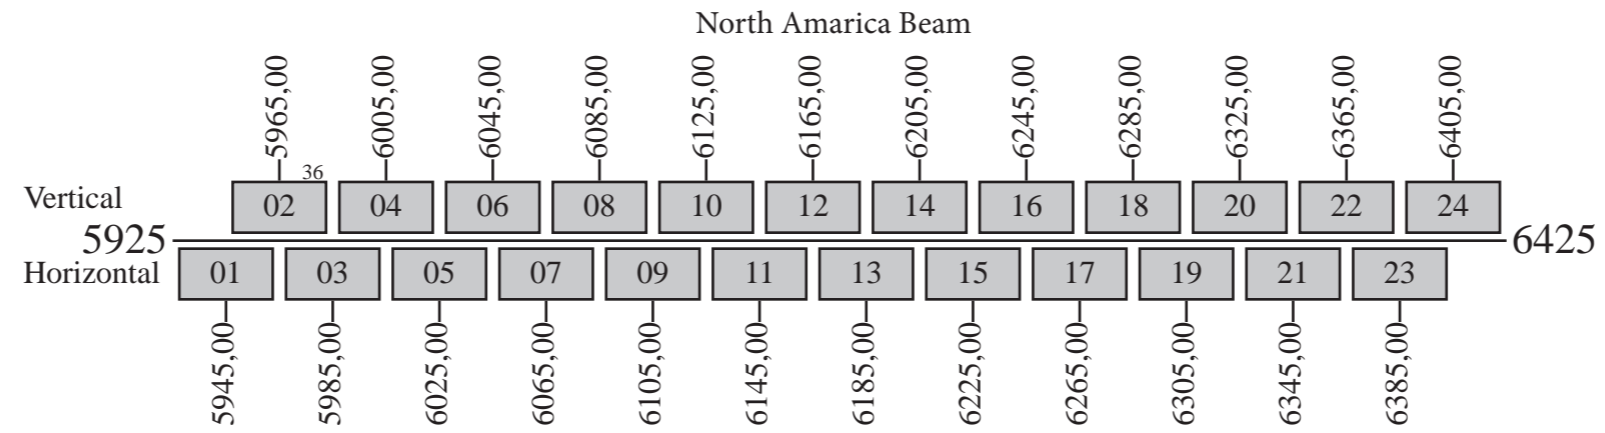

## Frequency Plan

### Downlink

Command 1: 6423,50 H Global Beam  
 Telemetry 1: 3700,50 H North America Beam  
 Telemetry 2: 4199,50 V North America Beam