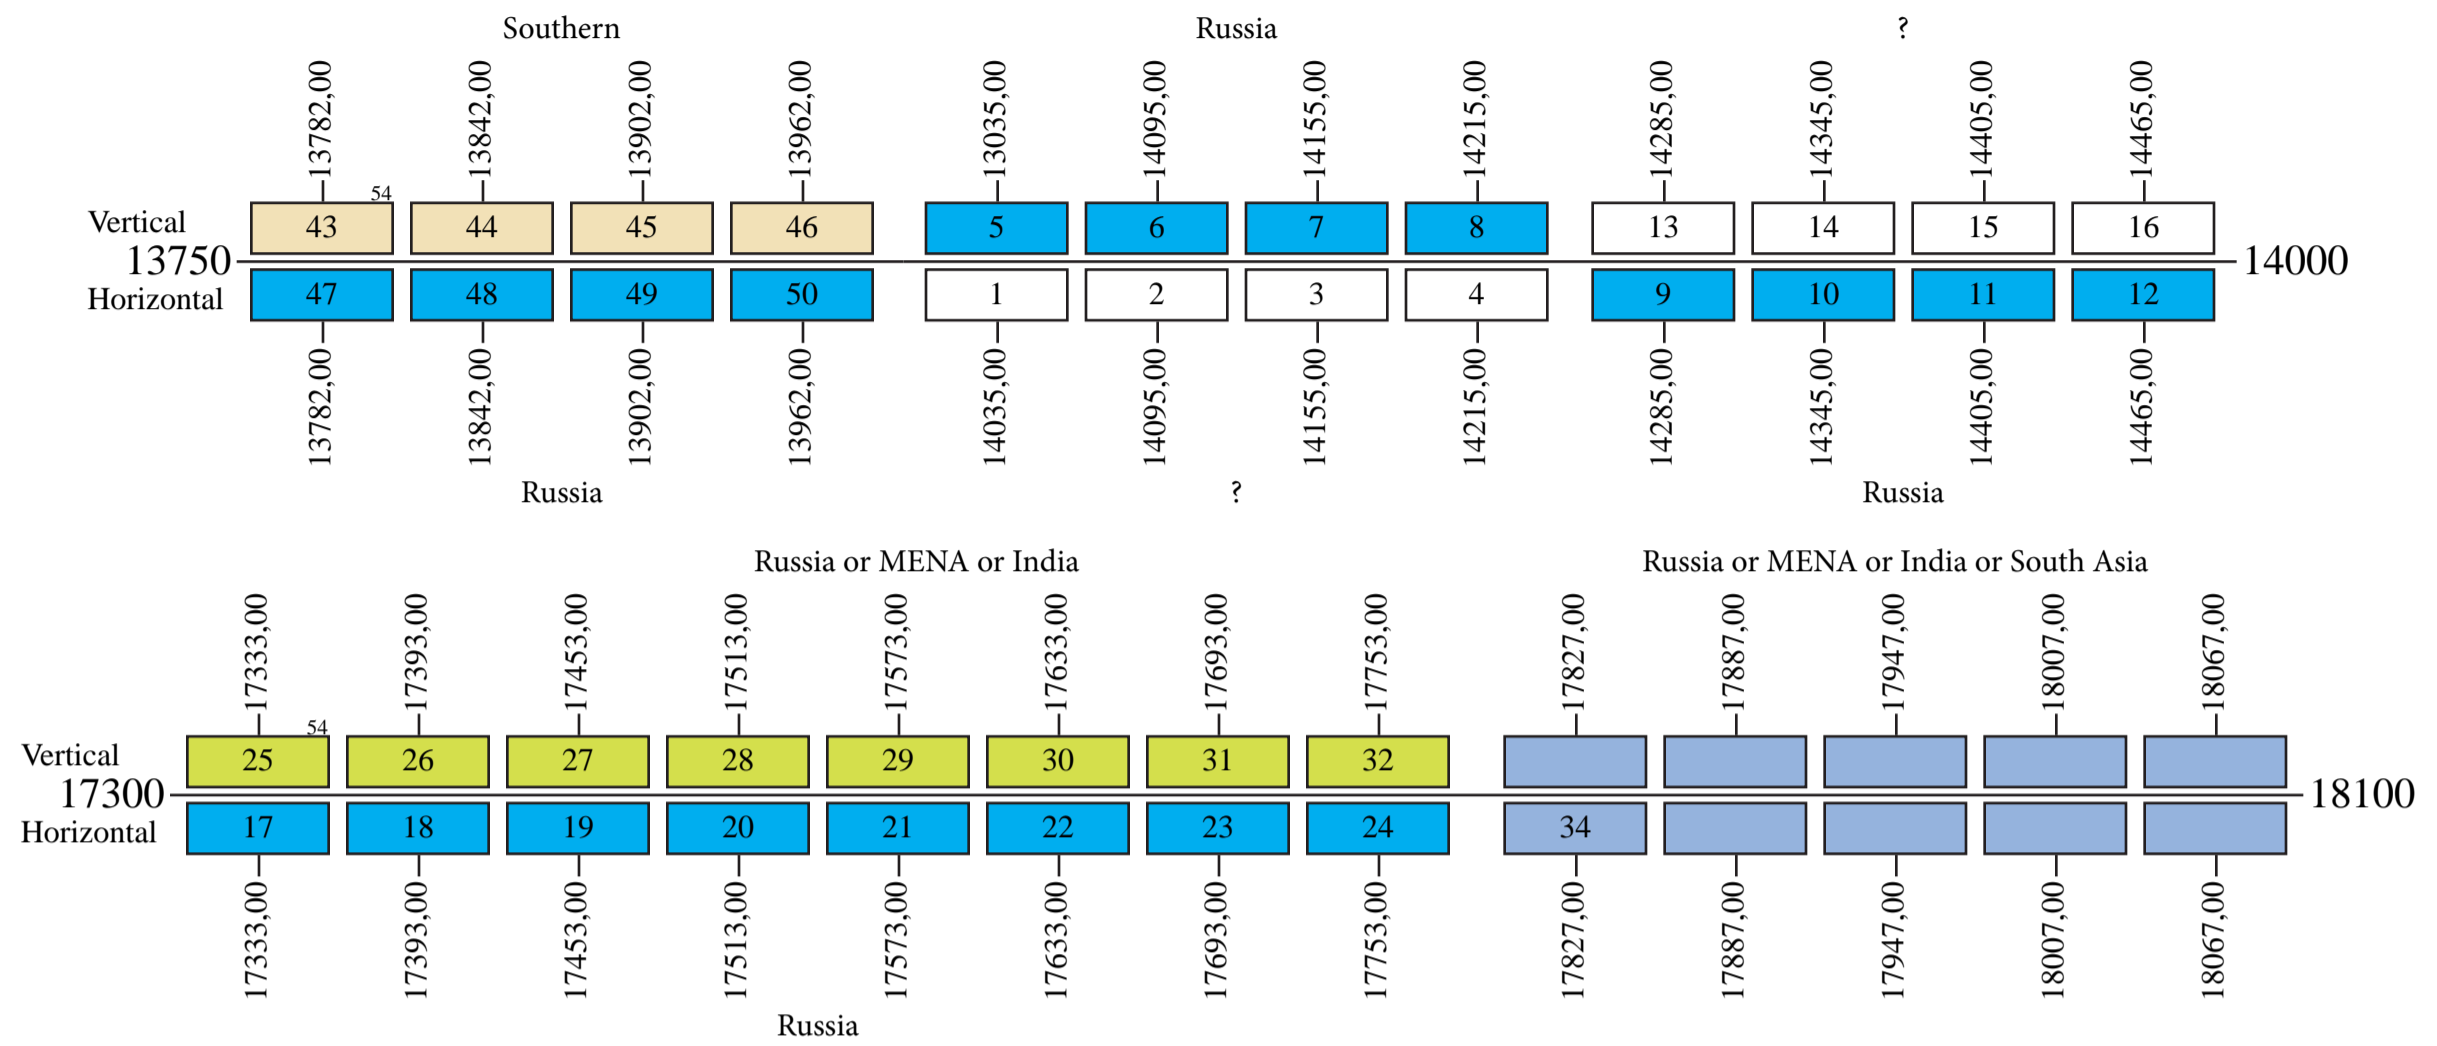

ABS 2

Provisional Frequency Plan Only Ku-Band

Uplink

Downlink